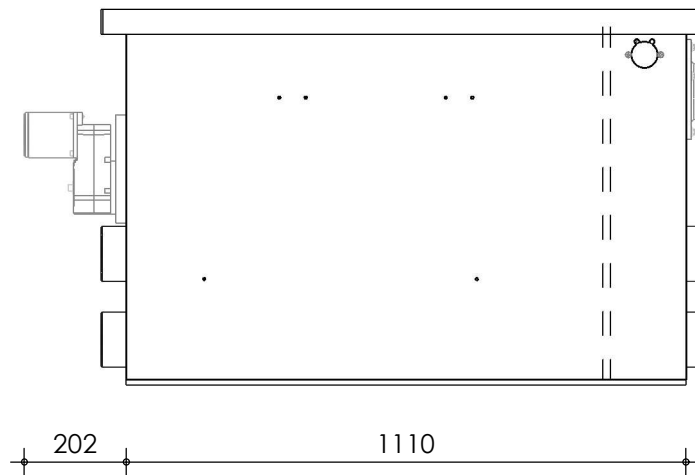

Front view

Right-side view

Rear view

Left-side view

Sensor gravity  
 Sensor pump fed  
 Waste cleaning (option)  
 - manually / automatically

Top view

**description:**  
 PP100-P - Drum filter

**scale :**  
 1 : 15

**date/version :**  
 v.3

**water running height :**  
 120 mm