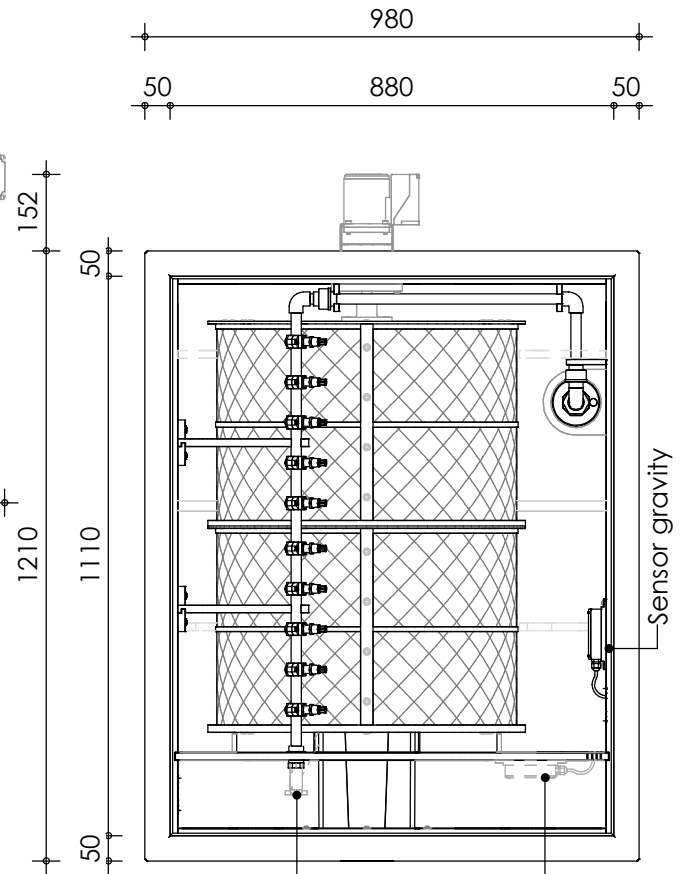

Front view

Right-side view

Rear view

Left-side view

Sensor gravity  
 Sensor pump fed  
 Waste cleaning (option)  
 - manually / automatically

Top view

**description:**  
 PP100-P - Drum filter

**scale :**  
 1 : 15

**date/version :**  
 v.3

**water running height :**  
 120 mm