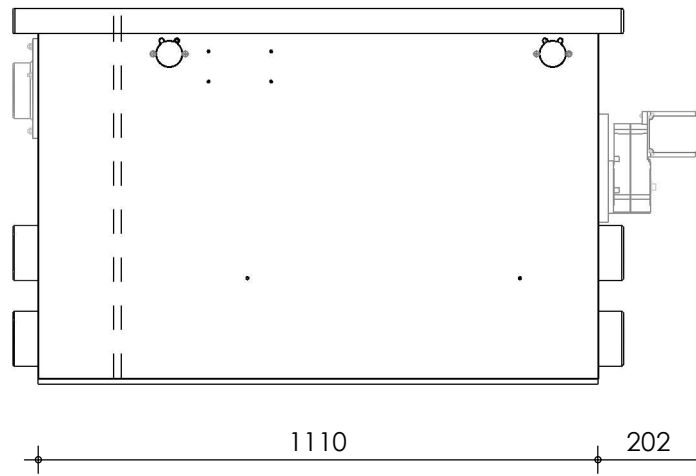

Front view

Right-side view

Rear view

Left-side view

Sensor gravity  
 Sensor pump fed  
 Waste cleaning (option)  
 - manually / automatically

Top view

**description:**  
 PP100-P - Drum filter

**scale :**  
 1 : 15

**date/version :**  
 v.3

**water running height :**  
 120 mm