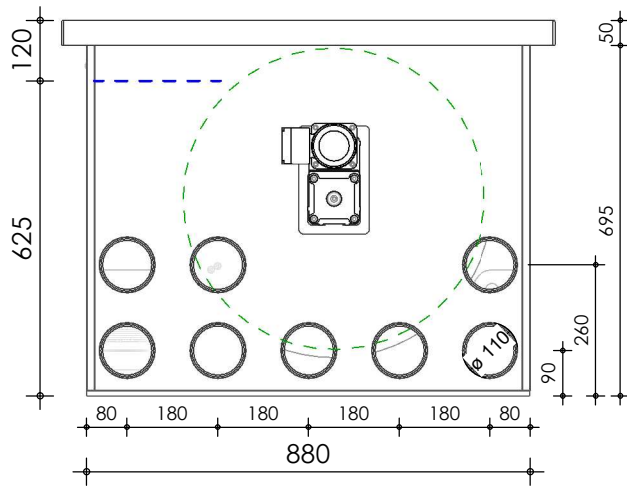

Front view

Right-side view

Rear view

Left-side view

Sensor gravity  
 Sensor pump fed  
 Waste cleaning (option)  
 - manually / automatically

Top view

**description:**  
 PP100-P - Drum filter

**scale :**  
 1 : 15

**date/version :**  
 v.3

**water running height :**  
 120 mm